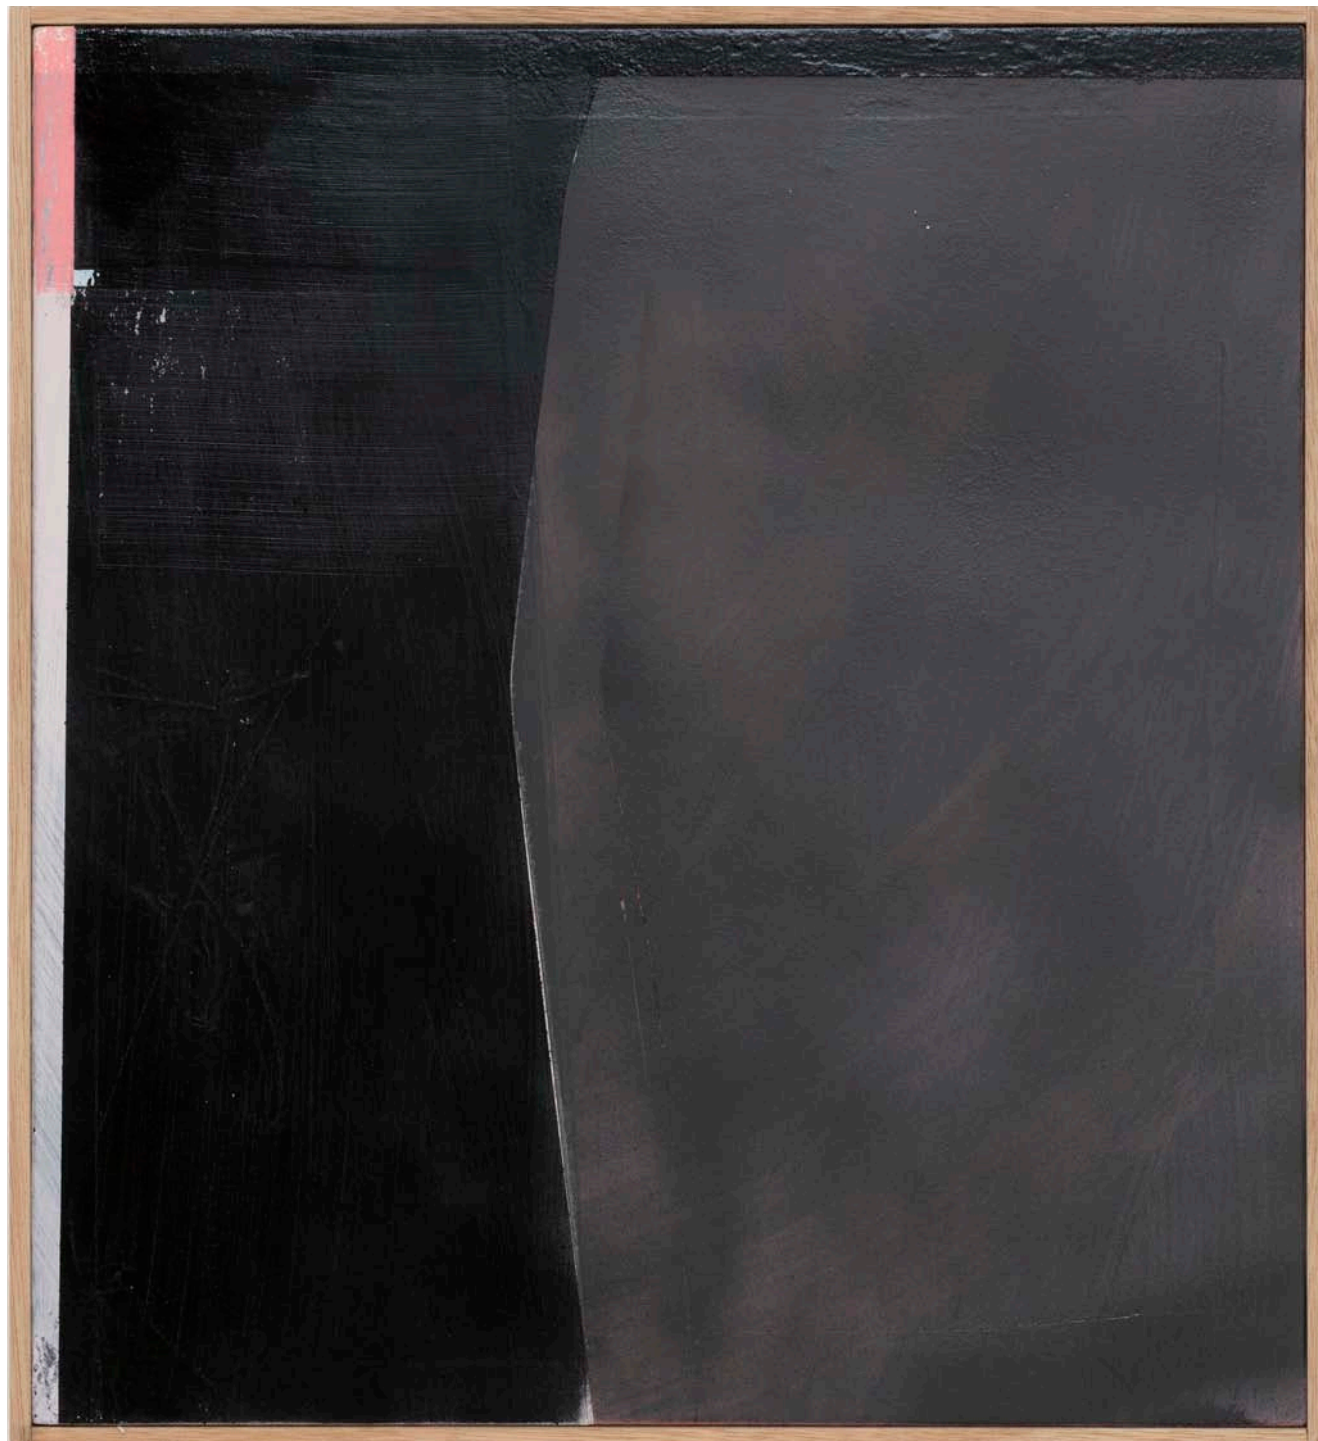

Cosmic Silence 2016
mixed media on board
112 × 102 cm (framed)
\$2,800

**MICHAEL BENNETT
PRESENT TENSE**

Cosmic Silence 2016
mixed media on board
112 × 102 cm (framed)
\$2,800

MICHAEL BENNETT
PRESENT TENSE

Hazy shade of winter 2016
mixed media on board
57.5 × 52 cm (framed)
\$1,200 **SOLD**

MICHAEL BENNETT
PRESENT TENSE

The lost continent 2016
mixed media on board
57.5 × 52 cm (framed)
\$1,200 **SOLD**