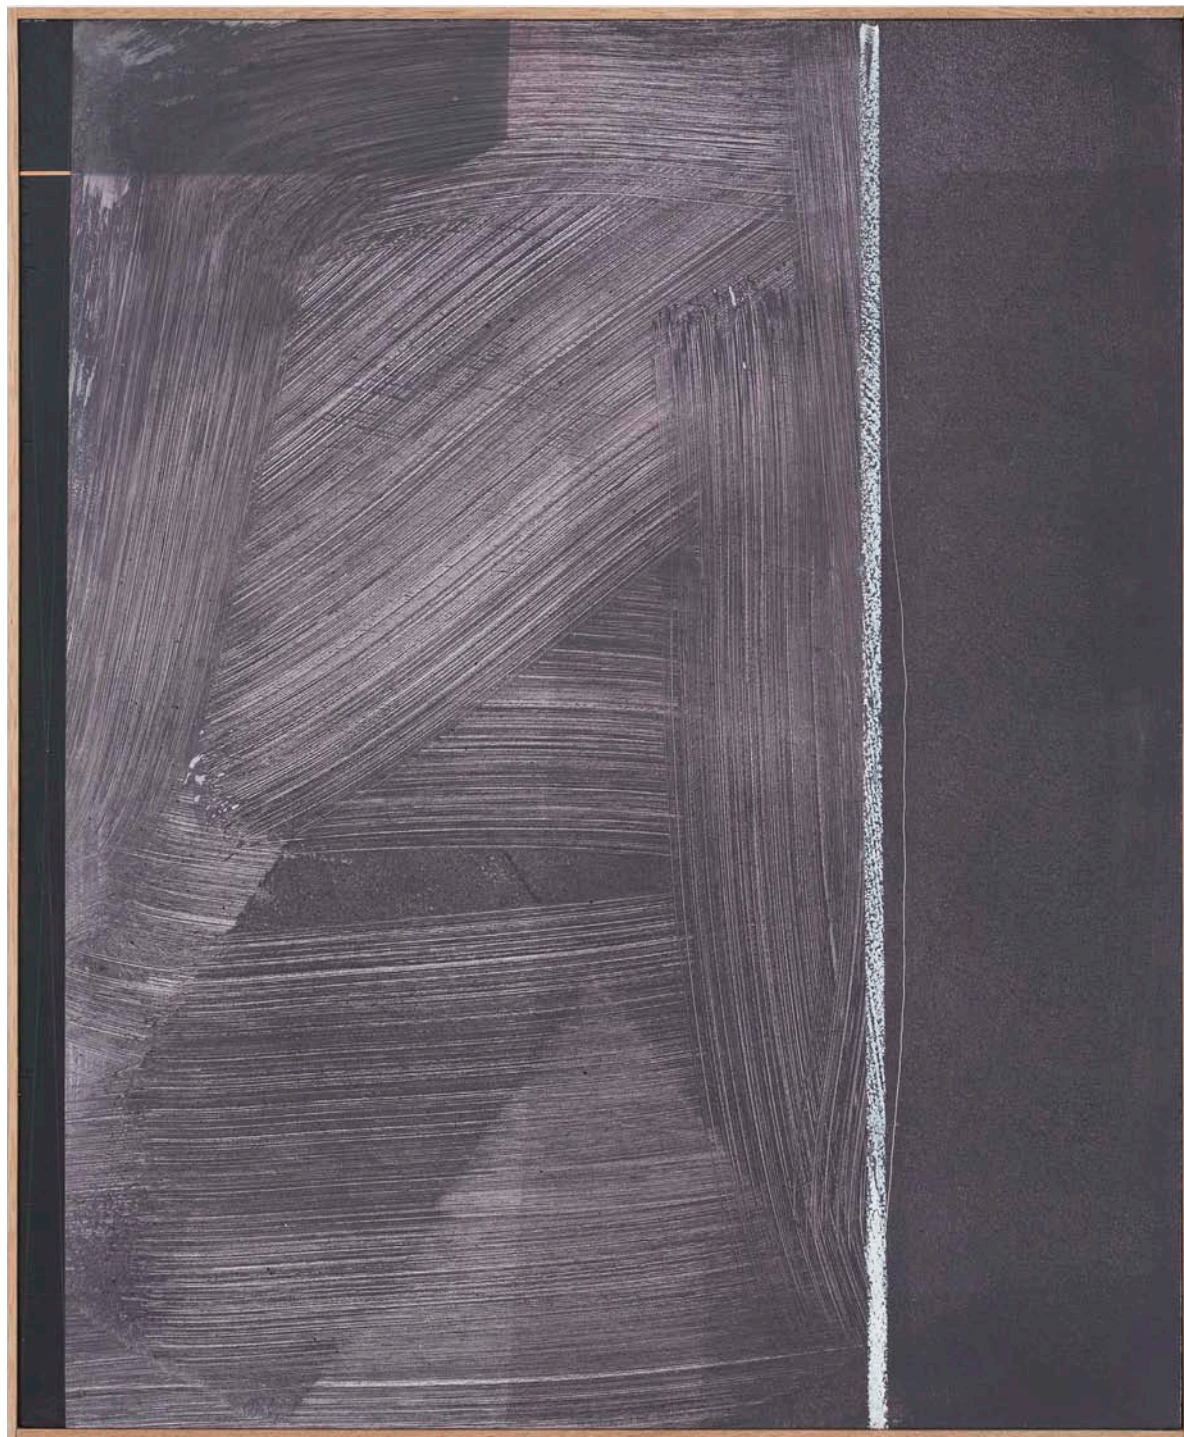

MICHAEL BENNETT
PRESENT TENSE

Peach Fuzz 2016
mixed media on board
103 × 85 cm (framed)
$2,500