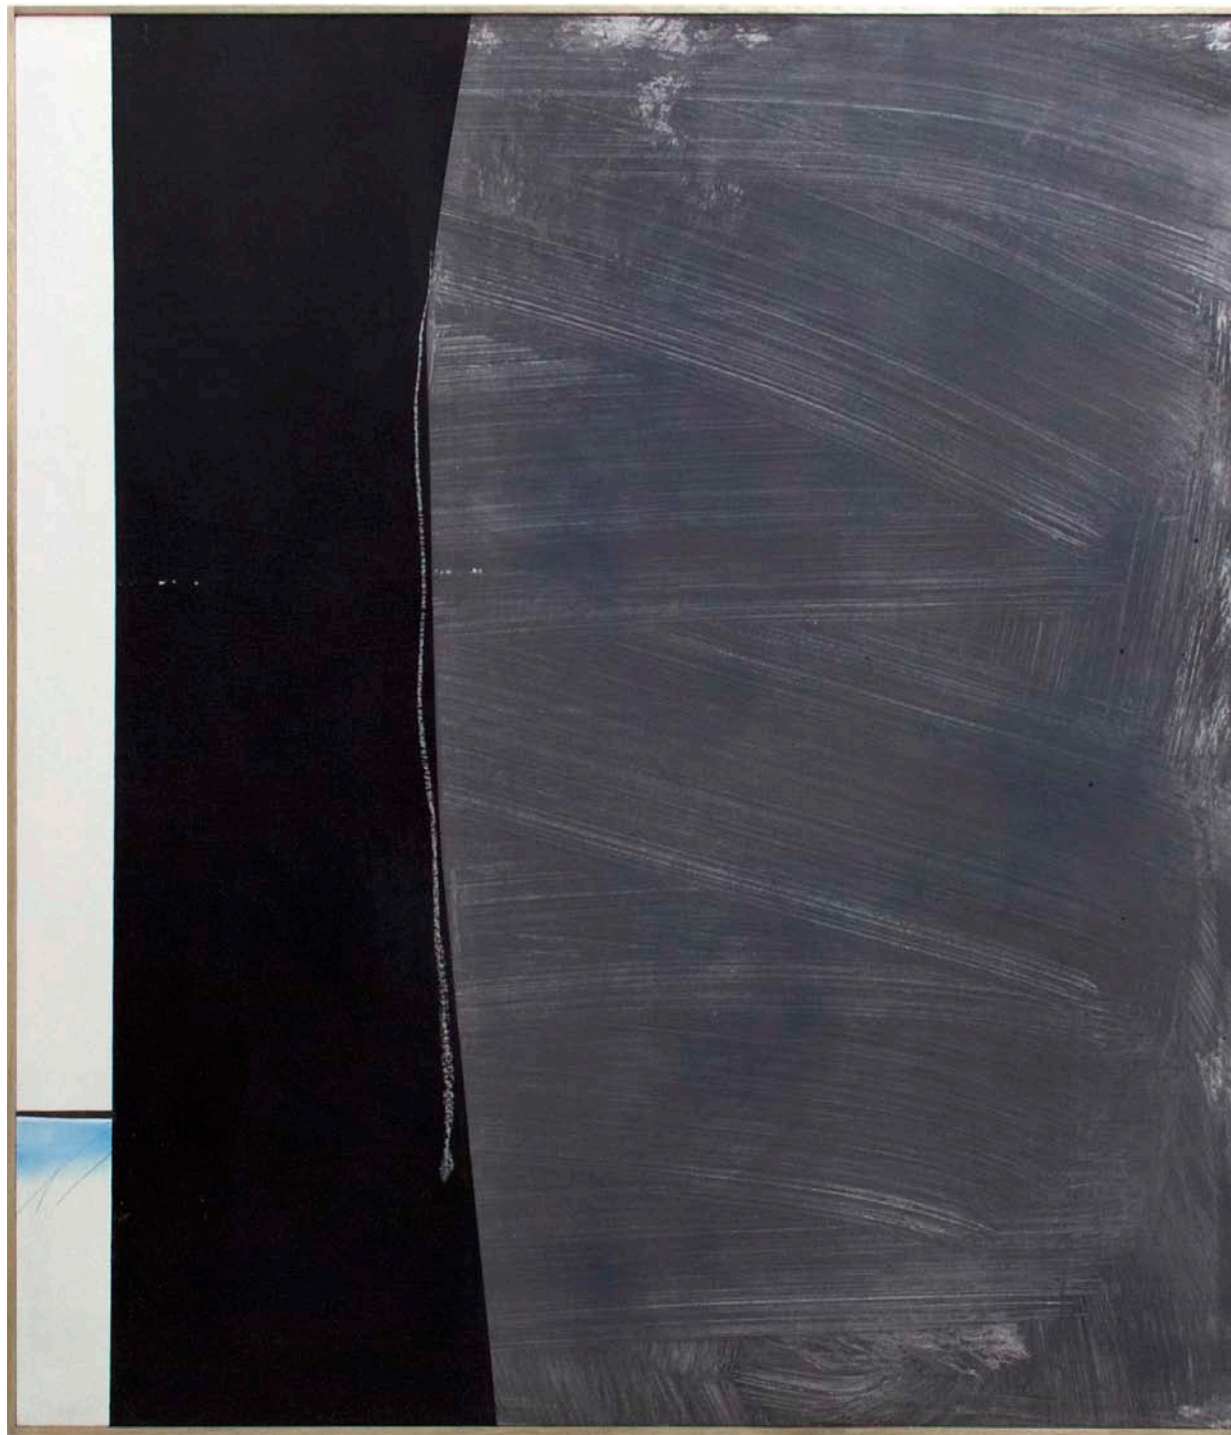

MICHAEL BENNETT PRESENT TENSE

21 SEPT – 15 OCT 2016

GALLERY 9

MICHAEL BENNETT PRESENT TENSE

Michael Bennett's first solo exhibition at Gallery 9 presents what he calls the 'visual evidence' of his studio-based experimentations. Taking basic forms from the world around him, Bennett geometrically reduces them through a considered response to the immediacy of the painting process. He builds elemental compositions through the addition and subtraction of information, drawing focus to subtle relationships between the texture, shape and colour of paint and the translucency and direction of its application. Although having evolved out of a complex and rigorous physical process, his paintings are always exercises in restraint, inviting contemplation and a heightened sensory awareness.

MICHAEL BENNETT
PRESENT TENSE

Peach Fuzz 2016
mixed media on board
103 × 85 cm (framed)
\$2,500

**MICHAEL BENNETT
PRESENT TENSE**

Wisdom of Stillness 2016
canvas, wool, foam, mixed media
230 × 185 cm
POA

MICHAEL BENNETT
PRESENT TENSE

Push and Pull 2016
mixed media on board
138 × 124 cm (framed)
\$3,200

**MICHAEL BENNETT
PRESENT TENSE**

Core Values 2016
foam, vinyl, granite
95 × 32 × 26 cm
POA

**MICHAEL BENNETT
PRESENT TENSE**